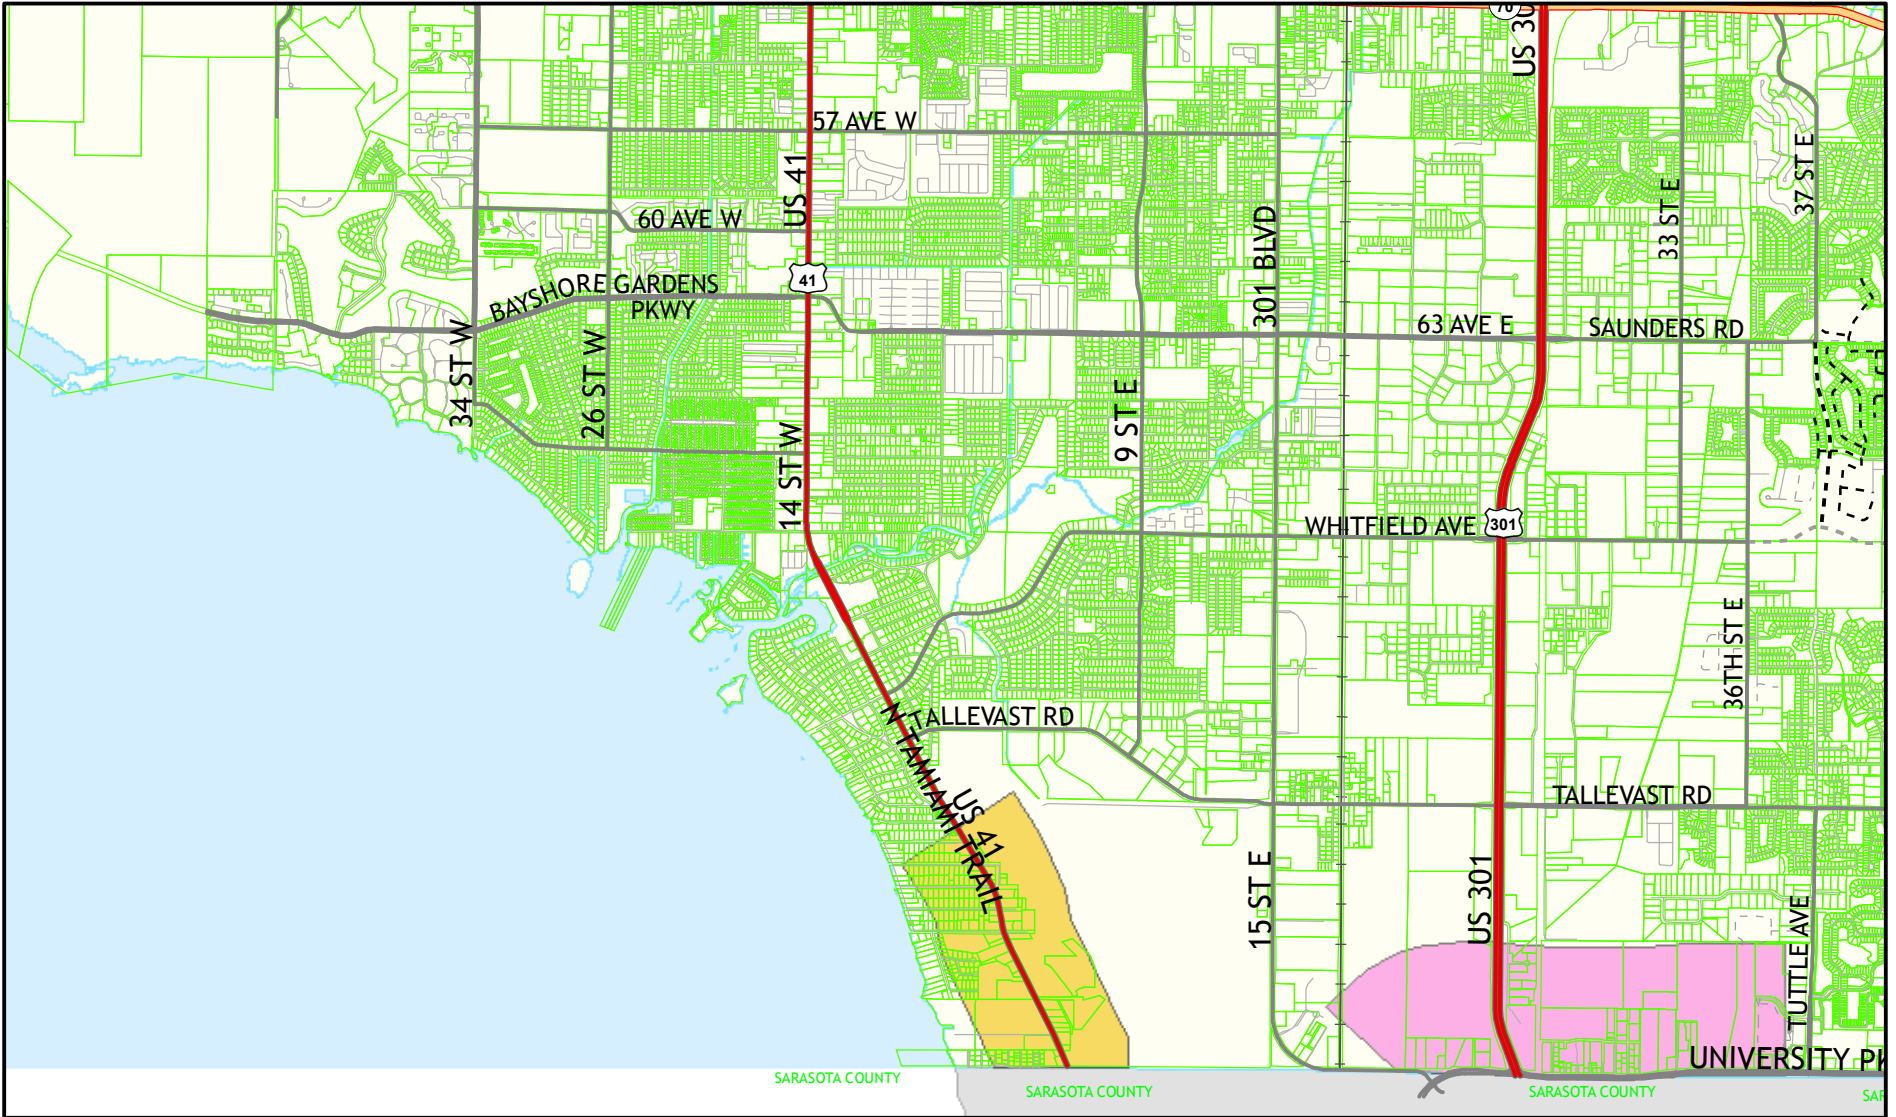

US 41 / US 301 Entranceways into Manatee County

Entranceways

- US 41
- US 301 at University Pkwy
- Parcel boundaries

Map Author: ikish
Creation Date: 11/9/2005
Map Document Name: US41south_entranceway.mxd